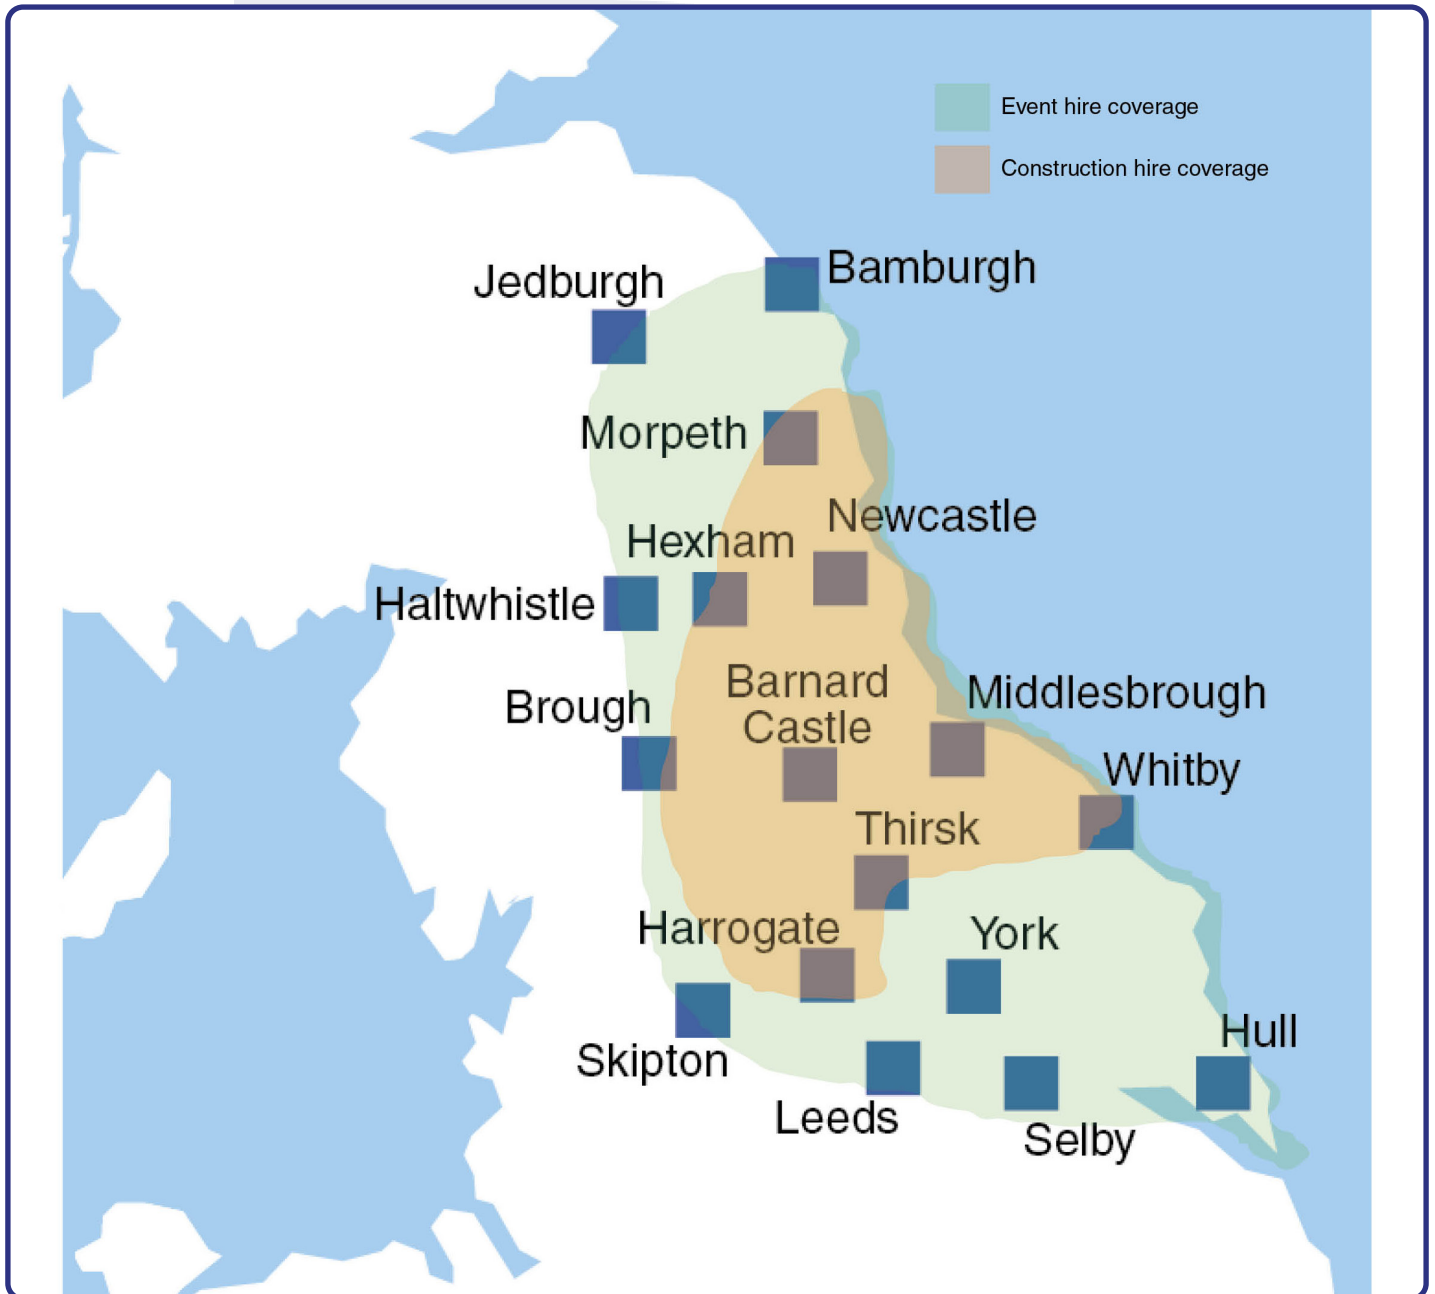

At TESS, we offer a range of toilet facilities for hire from our offices at Barnard Castle.

The map below shows the areas which we cover for Event Hire and Construction Hire.

**TESS Sales Team:**

T: 01833 690 896